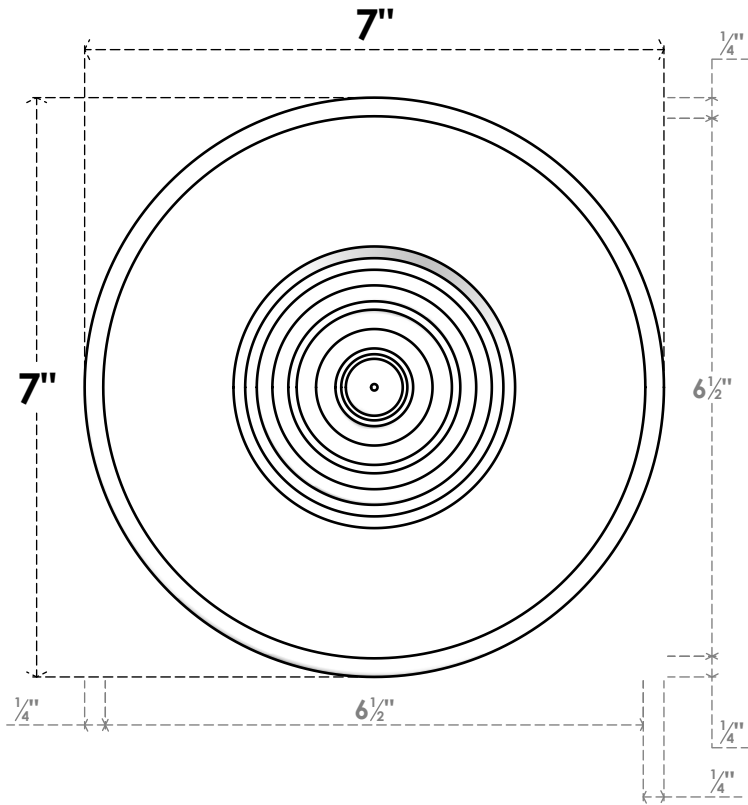

ROSP070X070X075GRY04

7"W X 7"H X 3/4"P STANDARD GRAYSON BULLSEYE ROSETTE WITH ROUNDED EDGE, ARCHITECTURAL GRADE PVC

FRONT

SIDE

EKENA MILLWORK
2300 WEST MAIN ST.
CLARKSVILLE, TX 75426
TOLL FREE: 866-607-0453
WWW.EKENAMILLWORK.COM