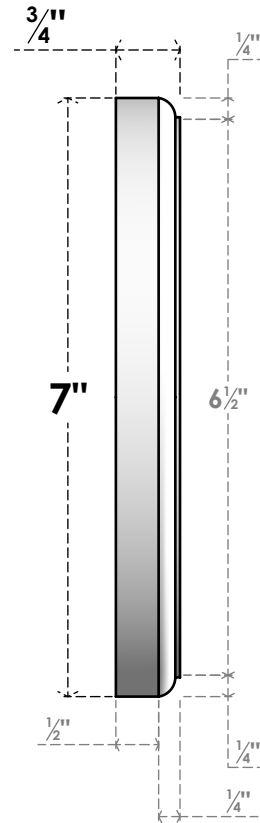

ROSP070X070X075GRY04

7"W X 7"H X 3/4"P STANDARD GRAYSON BULLSEYE ROSETTE WITH ROUNDED EDGE, ARCHITECTURAL GRADE PVC

FRONT

SIDE

EKENA MILLWORK
2300 WEST MAIN ST.
CLARKSVILLE, TX 75426
TOLL FREE: 866-607-0453
WWW.EKENAMILLWORK.COM

NOTES

1. INSTALLATION TO BE COMPLETED IN ACCORDANCE WITH MANUFACTURER'S SPECIFICATIONS.
2. DRAWING MAY NOT BE TO SCALE
3. THIS DRAWING IS INTENDED FOR DESIGN AND PLANNING PURPOSES ONLY.
4. ALL INFORMATION CONTAINED HEREIN WAS CURRENT AT THE TIME OF DEVELOPMENT BUT MUST BE REVIEWED AND APPROVED BY THE PRODUCT MANUFACTURER TO BE CONSIDERED ACCURATE.
5. ARCHITECTURAL GRADE PVC PRODUCTS ARE MADE FROM EXPANDED CELLULAR PVC AND COME NATURALLY WHITE BUT MAY BE PAINTED